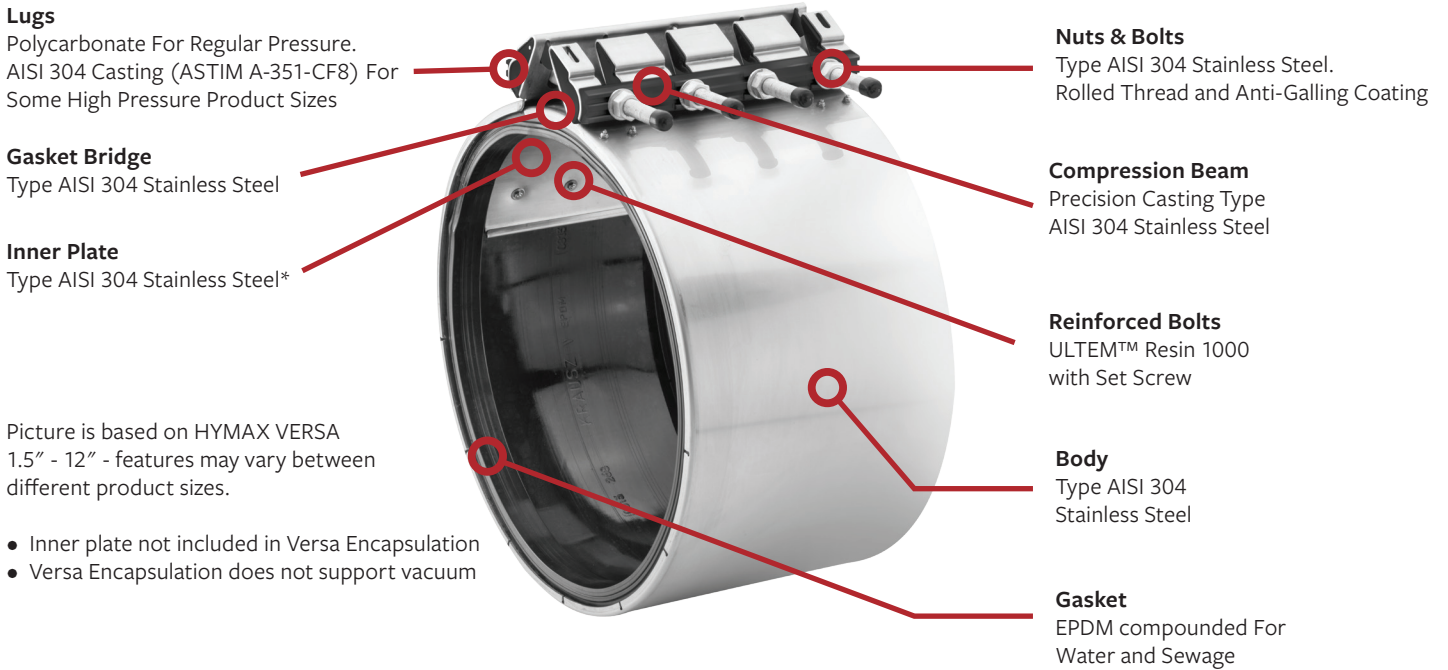

THE HYMAX VERSA® PRODUCT PORTFOLIO

HYMAX VERSA®			HYMAX VERSA® ENCAPSULATION*
Nominal pipe size 1.5" - 12"	Nominal pipe size 14" - 24"	Nominal pipe size 26" - 80"	Nominal pipe size 1.5" - 6"

* Versa Encapsulation 4" & 6" only available in 11" length.
Check fitment details in specification sheets and drawings.