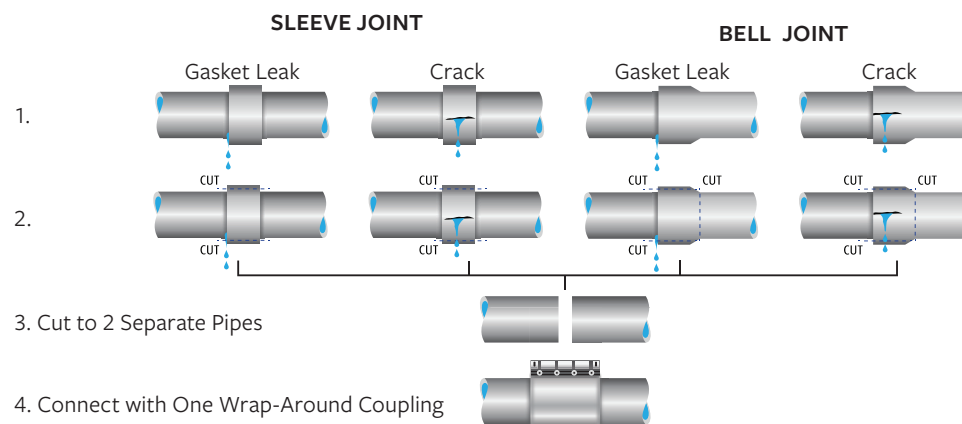

EXCEPTIONALLY DURABLE

- Stainless steel wrap-around couplings with weld-free construction.
- High-quality sealing solution – patented hydraulically-assisted gasket features two-stage sealing: mechanical sealing that is effective under vacuum or non-pressure; and self-inflated gasket using water pressure.
- Innovative radial closing design and sealing systems eliminate installation errors.
- One piece design delivers fortified strength and enhanced flexibility.

FLEXIBLE CONNECTION

- During installation, allows for up to 3° angular deflection on each end, as well as for misaligned pipes.
- Absorbs post-installation dynamic pipe deflection of up to 3° on each end, reducing the risk of damage and cracking due to ground shifts and temperature changes.
- Adapts to out-of-round pipe shape (up to 0.31"), for optimum fit on both ends.
- Does not restrain axial pipe movement.

NOTE: Cutting out failed couplings and bell is only necessary for applications above 6".

ONLY 1 HYMAX VERSA® PRODUCT IS NEEDED TO REPAIR THE LEAKING JOINT

When used as a coupling, proper anchorage is required. Ask for our Installation Instructions.