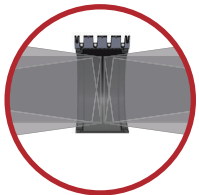

* Versa Encapsulation 4" & 6" only available in 11" length.
Check fitment details in specification sheets and drawings.

THE HYMAX VERSA® FAMILY FEATURES

HIGHLY VERSATILE SOLUTION

- Multi-purpose stainless steel wrap-around coupling that can be used for either joining or repairing pipes, reducing and simplifying inventory.
- Excellent coupling solution for hot soils.
- Extensive portfolio of products with 1.5" - 80" nominal pipe sizes.
- Substantially reduces inventory costs and saves shelf space as products cover a wide range of pipe diameters, eliminating the need for dedicated wrap-around and coupling products.
- Mobile utility service teams can address most emergency needs while keeping only a small number of products on hand, reducing unplanned supply runs to and from the warehouse.
- One single product can connect pipes of two different materials and sizes, allowing transition capability of up to 0.4".

FLEXIBLE CONNECTION

- During installation, allows for up to 3° angular deflection on each end, as well as for misaligned pipes.
- Absorbs post-installation dynamic pipe deflection of up to 3° on each end, reducing the risk of damage and cracking due to ground shifts and temperature changes.
- Adapts to out-of-round pipe shape (up to 0.31"), for optimum fit on both ends.
- Does not restrain axial pipe movement.