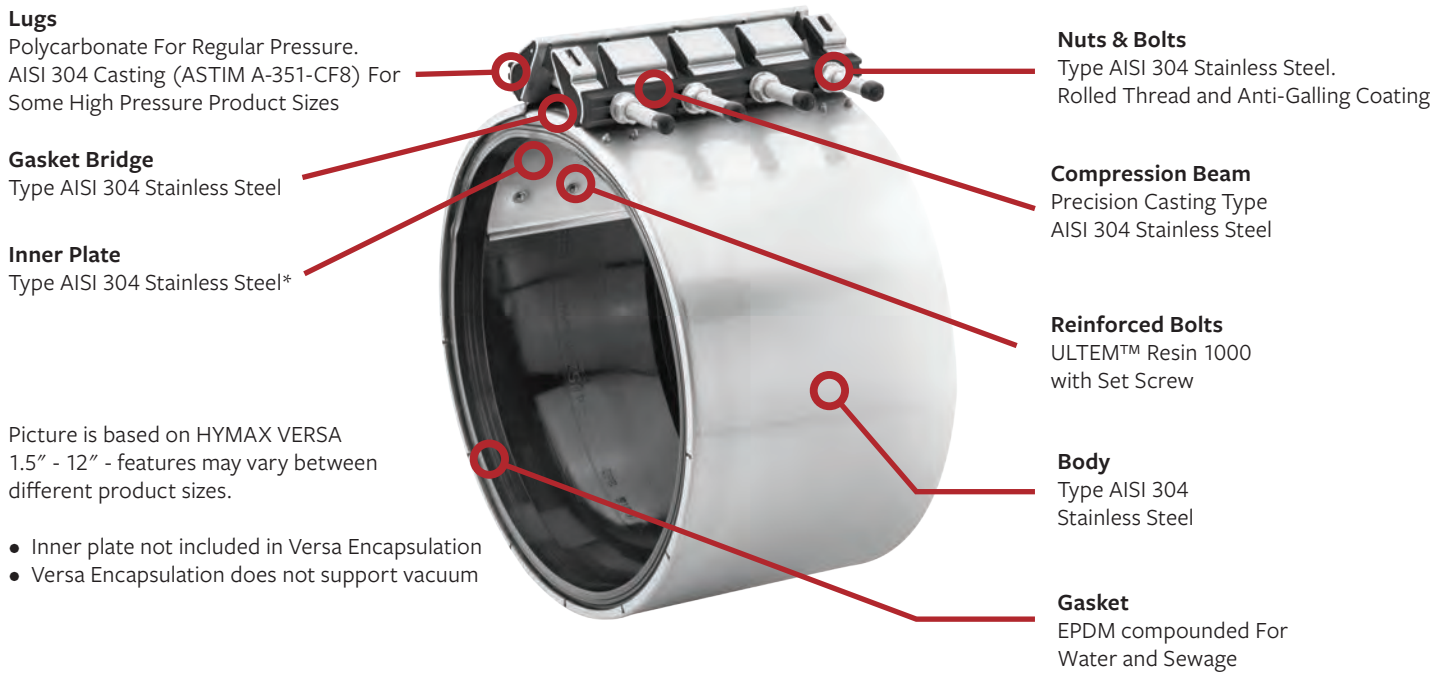

THE HYMAX VERSA® PRODUCT PORTFOLIO

HYMAX VERSA®			HYMAX VERSA® ENCAPSULATION*
Nominal pipe size 1.5" - 12"	Nominal pipe size 14" - 24"	Nominal pipe size 26" - 80"	Nominal pipe size 1.5" - 6"

* Versa Encapsulation 4" & 6" only available in 11" length.
Check fitment details in specification sheets and drawings.