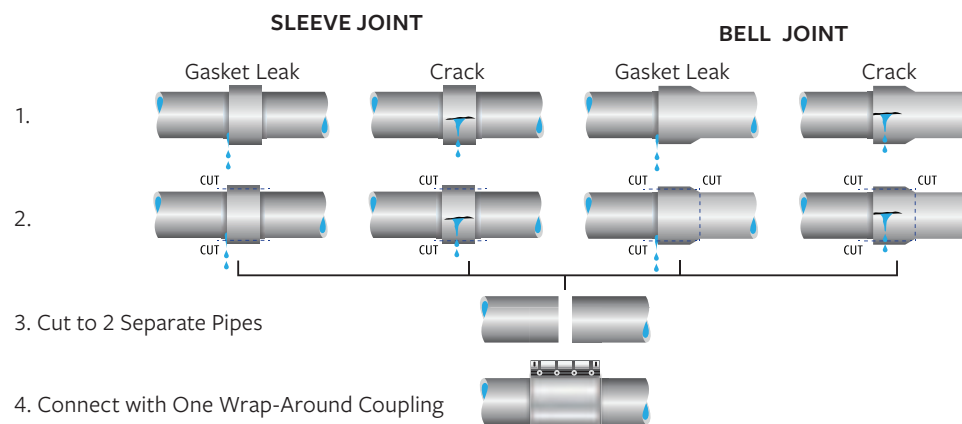

EXCEPTIONALLY DURABLE

- Stainless steel wrap-around couplings with weld-free construction.
- High-quality sealing solution – patented hydraulically-assisted gasket features two-stage sealing: mechanical sealing that is effective under vacuum or non-pressure; and self-inflated gasket using water pressure.
- Innovative radial closing design and sealing systems eliminate installation errors.
- One piece design delivers fortified strength and enhanced flexibility.

FLEXIBLE CONNECTION

- During installation, allows for up to 3° angular deflection on each end, as well as for misaligned pipes.
- Absorbs post-installation dynamic pipe deflection of up to 3° on each end, reducing the risk of damage and cracking due to ground shifts and temperature changes.
- Adapts to out-of-round pipe shape (up to 0.31"), for optimum fit on both ends.
- Does not restrain axial pipe movement.

NOTE: Cutting out failed couplings and bell is only necessary for applications above 6".

ONLY 1 HYMAX VERSA[®] PRODUCT IS NEEDED TO REPAIR THE LEAKING JOINT

When used as a coupling, proper anchorage is required. Ask for our Installation Instructions.